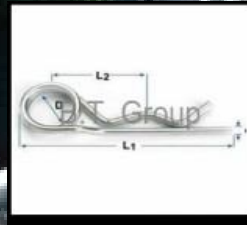

Trailer and Truck Fittings

万汇通洋拖车和卡车配件五金

TRAILER & TRUCK HARDWARES AND ACCESSORIES

Trailer and Truck Fittings

万汇通洋拖车和卡车配件五金

TRAILER & TRUCK HARDWARES AND ACCESSORIES

Trailer and Truck Fittings

Trailer and Truck Fitting

万汇通洋拖车和卡车配件五金

TRAILER & TRUCK HARDWARES AND ACCESSORIES

Trailer and Truck Fittings

万汇通洋拖车和卡车配件五金

TRAILER & TRUCK HARDWARES AND ACCESSORIES

Trailer and Truck Fittings

TRUCK PARTS

Ningbo WanHuiTongYang Power Transmission Parts MFG Co.,Ltd
Ningbo WanHuiTongYang Fastener MFG Co.,Ltd.