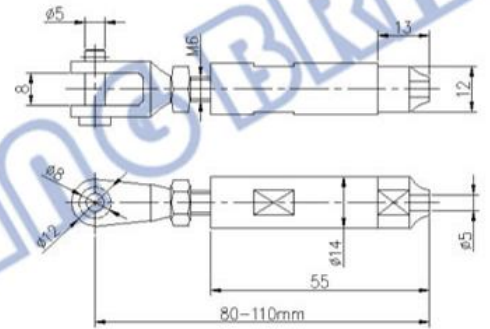

Glass CNC Turning Parts

Mirror Polishing

Stain Polishing

WANHUITONGYANG GROUP STAINLESS STEEL/GLASS RAILING ALUMMINUM RAILING

Balustrade cable fittings

Website: www.WanHuiTongYang.cn

Stainless steel glass railing post(Laser cutting)