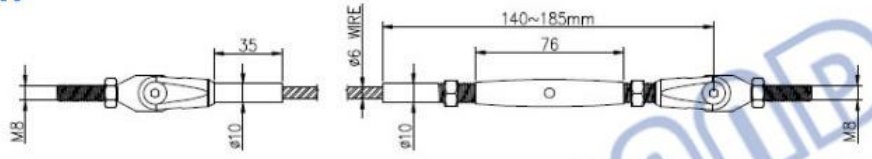

Mirror Bolts/Clamps

Shower-Two head thread screws

Stainless steel structure guardrails

Architecture metal fabrications

Frame Metalworks

Glass Bolts

Glass Nuts

Glass Washers

Glass CNC Turning Parts

Mirror Polishing

Stain Polishing

WANHUITONGYANG GROUP STAINLESS STEEL/GLASS RAILING ALUMMINUM RAILING

Balustrade cable fittings

Website: www.WanHuiTongYang.cn

Stainless steel glass railing post(Laser cutting)