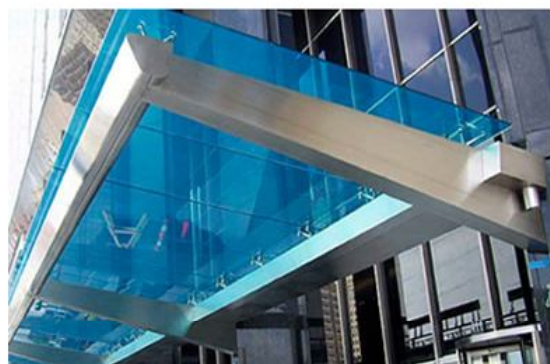

Drawing Glass canopies systems

Website: www.WanHuiTongYang.cn