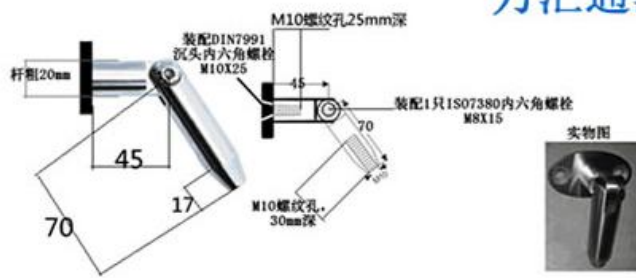

万汇通洋自主设计图纸