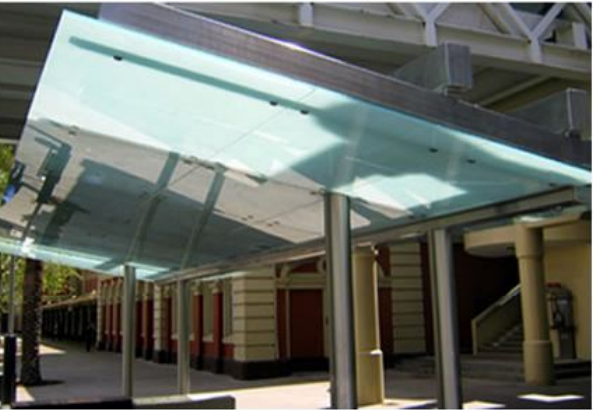

Metalwork Glass canopies systems

Website: www.WanHuiTongYang.cn