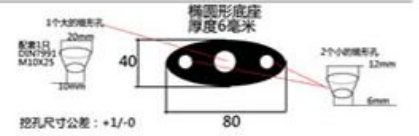

万汇通洋自主设计图纸