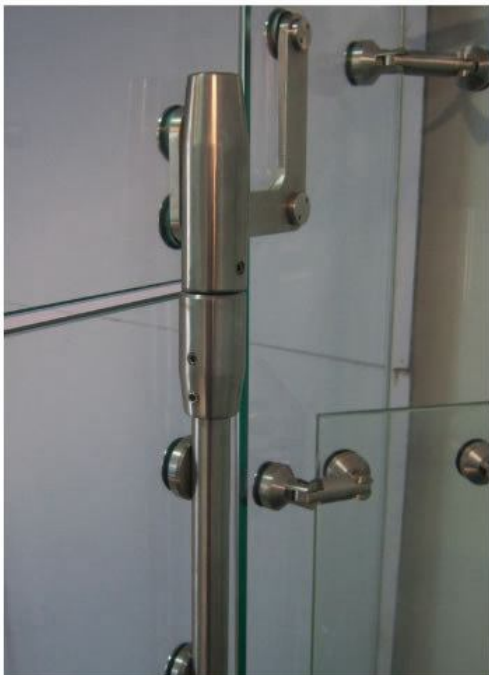

180degree Glass to Glass Double Point Fixing Connector
Material: Stainless steel
Connection for Wall to Two pieces glass and glass,
Two head can be adjust degree

不锈钢小双头点状固定连接件
材质: 不锈钢
连接玻璃墙体到两块玻璃,
2个小头都可调节角度

WHTY-GRD-TYPE E
180degree Small Double Head Fixed

Stainless steel Glass rocking door fittings

Website: www.WanHuiTongYang.cn

180degree Glass to Glass Double Point Fixing Connector
Material: Stainless steel
Connection for Wall to Two pieces glass and glass,
Two head can be adjust degree

不锈钢小双头点状固定连接件
材质: 不锈钢
连接玻璃墙体到两块玻璃,
2个小头都可调节角度

WHTY-GRD-TYPE E

180degree Small Double Head Fixed

Stainless steel Glass rocking door fittings

Website: www.WanHuiTongYang.cn

Glass door use bottom pivot and top pivot and Fittings

不锈钢小双头点状固定连接件
材质: 不锈钢
不锈钢玻璃门地轴, 顶轴, 和曲轴

WHTY-GRD-TYPE F G H
Glass door bottom pivot pole
Glass door top pivot pole
Glass door flat floor spring
Glass door curved top shafts

Stainless steel Glass rocking door fittings