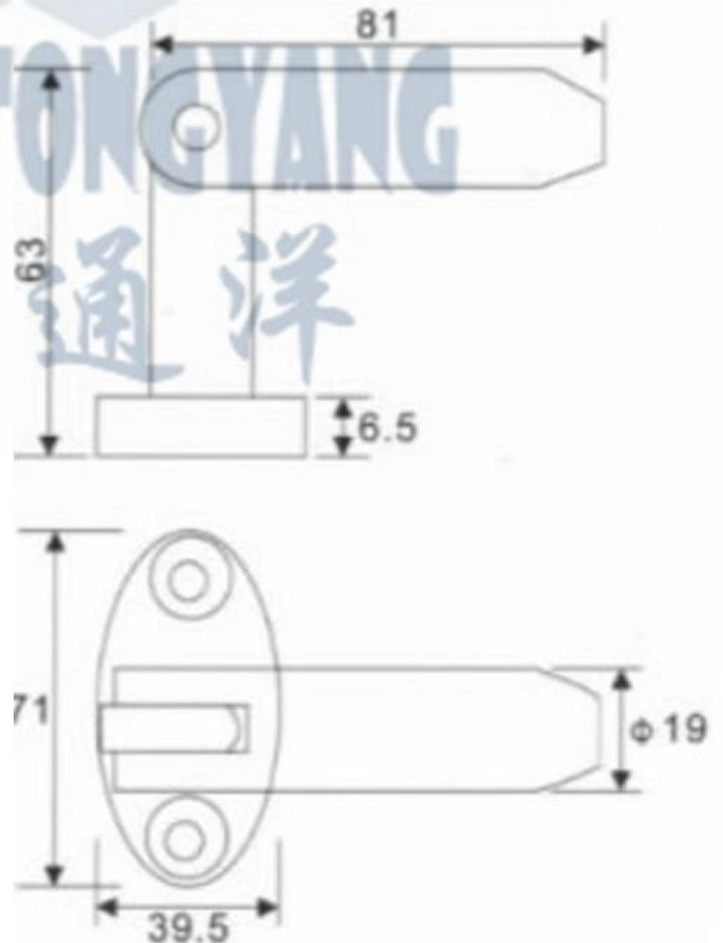

180degree Glass to Glass Double Point Fixing Connector
Material: Stainless steel
Connection for Wall to Two pieces glass and glass,
Two head can be adjust degree

不锈钢小双头点状固定连接件
材质: 不锈钢
连接玻璃墙体到两块玻璃,
2个小头都可调节角度

Website: www.WanHuiTongYang.cn

Wall to Glass Fittings

墙体到玻璃连接件

材质: 不锈钢

适用玻璃雨棚, 淋浴房等

WHTY-GRD-TYPE I Wall to Glass Fittings

Stainless steel Glass rocking door fittings

Website: www.WanHuiTongYang.cn

Cable rod to Glass Fittings

拉杆到玻璃连接件

材质: 不锈钢

适用玻璃雨棚, 淋浴房等

WHTY-GRD-TYPE J

Cable rod to Glass Fittings

Stainless steel Glass rocking door fittings

Website: www.WanHuiTongYang.cn