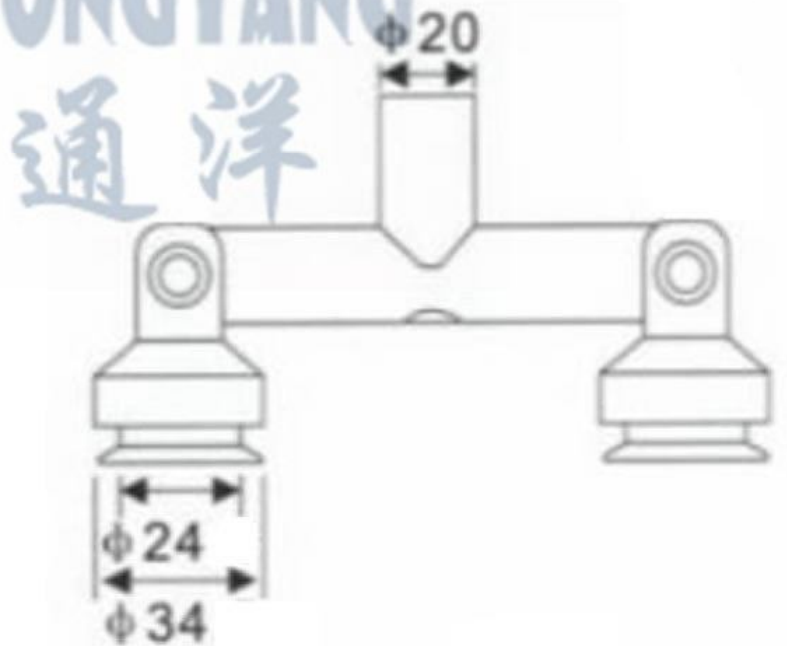

Connection for Glass and glass,
Two head can be adjust degree

不锈钢小双头点状固定连接件
材质: 不锈钢
连接玻璃墙体到玻璃,
2个小头都可调节角度

WHTY-GRD-TYPE D
Small Double Head Fixed

Stainless steel Glass rocking door fittings

Website: www.WanHuiTongYang.cn

180degree Glass to Glass Double Point Fixing Connector
Material: Stainless steel
Connection for Wall to Two pieces glass and glass,
Two head can be adjust degree

不锈钢小双头点状固定连接件
材质: 不锈钢
连接玻璃墙体到两块玻璃,
2个小头都可调节角度

WHTY-GRD-TYPE E
180degree Small Double Head Fixed

Stainless steel Glass rocking door fittings

Website: www.WanHuiTongYang.cn

180degree Glass to Glass Double Point Fixing Connector
Material: Stainless steel
Connection for Wall to Two pieces glass and glass,
Two head can be adjust degree

不锈钢小双头点状固定连接件
材质: 不锈钢
连接玻璃墙体到两块玻璃,
2个小头都可调节角度

WHTY-GRD-TYPE E

180degree Small Double Head Fixed

Stainless steel Glass rocking door fittings

Website: www.WanHuiTongYang.cn

Glass door use bottom pivot and top pivot and Fittings