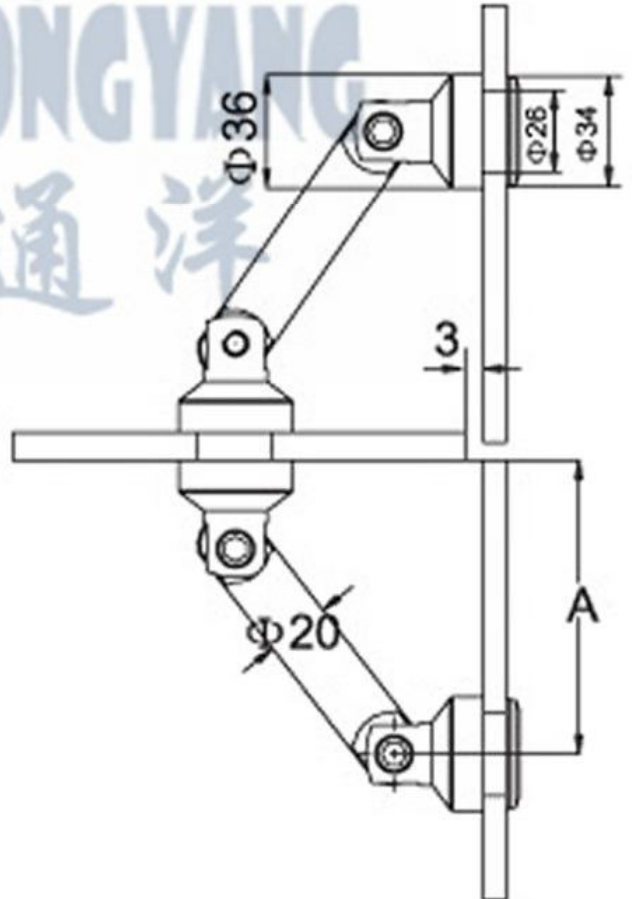

WHTY-GRD-TYPE B Double Head Fixed