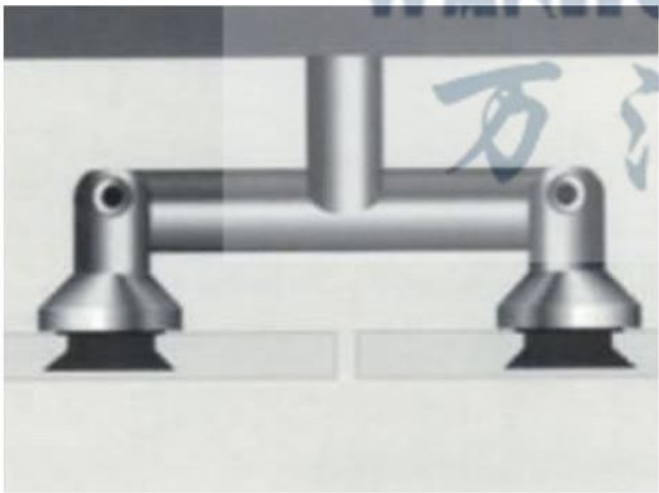

不锈钢点状固定连接件

材质: 不锈钢

连接墙体到玻璃, 底座是固定在
墙体上的, 非常稳固

WHTY-GRD-TYPE A Wall Double Head Fixed

Stainless steel Glass rocking door fittings

Website: www.WanHuiTongYang.cn

Double head fixed, Glass fin connectors
Stainless steel Material
4 head can be adjusted degree,
suitable for all degree project

Connection for Glass and glass,
Two head can be adjust degree

不锈钢小双头点状固定连接件
材质: 不锈钢
连接玻璃墙体到玻璃,
2个小头都可调节角度

WHTY-GRD-TYPE D
Small Double Head Fixed

Stainless steel Glass rocking door fittings

Website: www.WanHuiTongYang.cn

180degree Glass to Glass Double Point Fixing Connector
Material: Stainless steel
Connection for Wall to Two pieces glass and glass,
Two head can be adjust degree

不锈钢小双头点状固定连接件
材质: 不锈钢
连接玻璃墙体到两块玻璃,
2个小头都可调节角度

WHTY-GRD-TYPE E
180degree Small Double Head Fixed

Stainless steel Glass rocking door fittings

Website: www.WanHuiTongYang.cn

180degree Glass to Glass Double Point Fixing Connector
Material: Stainless steel
Connection for Wall to Two pieces glass and glass,
Two head can be adjust degree