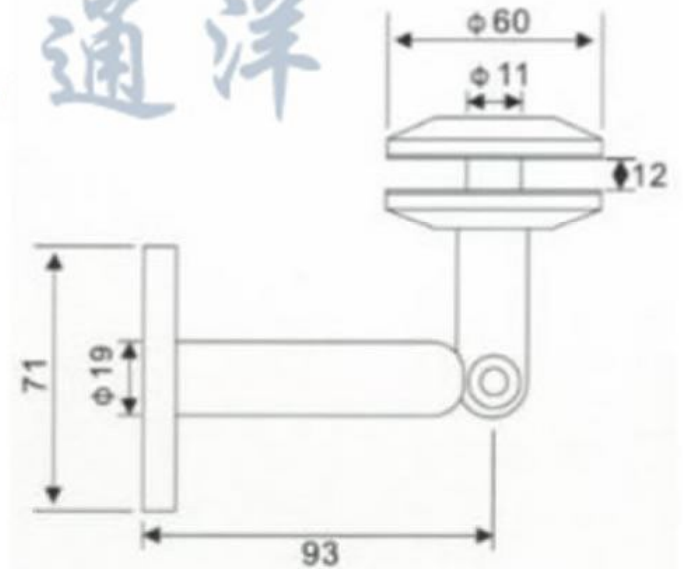

180degree Glass to Glass Double Point Fixing Connector
Material: Stainless steel
Connection for Wall to Two pieces glass and glass,
Two head can be adjust degree

不锈钢小双头点状固定连接件
材质: 不锈钢
连接玻璃墙体到两块玻璃,
2个小头都可调节角度

不锈钢小双头点状固定连接件
材质: 不锈钢
连接玻璃墙体到两块玻璃,
2个小头都可调节角度

WHTY-GRD-TYPE E

180degree Small Double Head Fixed

Stainless steel Glass rocking door fittings

Website: www.WanHuiTongYang.cn

Glass door use bottom pivot and top pivot and Fittings

不锈钢小双头点状固定连接件
材质: 不锈钢
不锈钢玻璃门地轴, 顶轴, 和曲轴

WHTY-GRD-TYPE F G H
Glass door bottom pivot pole
Glass door top pivot pole
Glass door flat floor spring
Glass door curved top shafts

Stainless steel Glass rocking door fittings

Website: www.WanHuiTongYang.cn

Wall to Glass Fittings

墙体到玻璃连接件

材质: 不锈钢

适用玻璃雨棚, 淋浴房等

WHTY-GRD-TYPE I Wall to Glass Fittings

Stainless steel Glass rocking door fittings

Website: www.WanHuiTongYang.cn