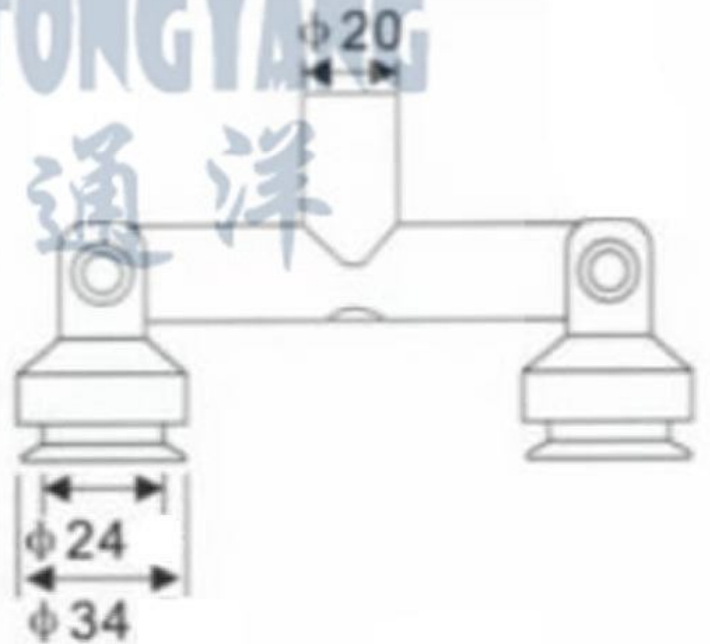

不锈钢点状固定连接件

材质: 不锈钢

连接墙体到玻璃, 底座是固定在
墙体上的, 非常稳固

WHTY-GRD-TYPE A Wall Double Head Fixed

Stainless steel Glass rocking door fittings

Website: www.WanHuiTongYang.cn

Double head fixed, Glass fin connectors
Stainless steel Material
4 head can be adjusted degree,
suitable for all degree project

Connection for Glass and glass,
Two head can be adjust degree

不锈钢小双头点状固定连接件
材质: 不锈钢
连接玻璃墙体到玻璃,
2个小头都可调节角度

WHTY-GRD-TYPE D
Small Double Head Fixed

Stainless steel Glass rocking door fittings

Website: www.WanHuiTongYang.cn

180degree Glass to Glass Double Point Fixing Connector
Material: Stainless steel
Connection for Wall to Two pieces glass and glass,
Two head can be adjust degree

不锈钢小双头点状固定连接件
材质: 不锈钢
连接玻璃墙体到两块玻璃,
2个小头都可调节角度

WHTY-GRD-TYPE E
180degree Small Double Head Fixed

Stainless steel Glass rocking door fittings

Website: www.WanHuiTongYang.cn

180degree Glass to Glass Double Point Fixing Connector
Material: Stainless steel
Connection for Wall to Two pieces glass and glass,
Two head can be adjust degree