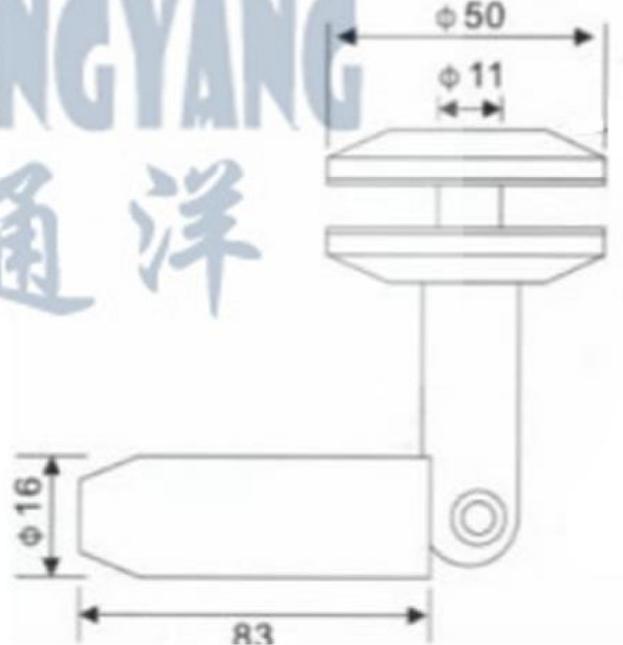

180degree Glass to Glass Double Point Fixing Connector
Material: Stainless steel
Connection for Wall to Two pieces glass and glass,
Two head can be adjust degree

不锈钢小双头点状固定连接件
材质: 不锈钢
连接玻璃墙体到两块玻璃,
2个小头都可调节角度

Cable rod to Glass Fittings

拉杆到玻璃连接件

材质: 不锈钢

适用玻璃雨棚, 淋浴房等

WHTY-GRD-TYPE J

Cable rod to Glass Fittings

Stainless steel Glass rocking door fittings

Website: www.WanHuiTongYang.cn

Cable rod to Glass Fittings

拉杆到玻璃连接件

材质: 不锈钢

适用玻璃雨棚, 淋浴房等

WHTY-GRD-TYPE K

Cable rod to Glass Fittings

Ningbo WanHuiTongYang Fastener MFG Co.,Ltd.

Ningbo WanHuiTongYang Architectural Glass Metalwors MFG Co.,Ltd.