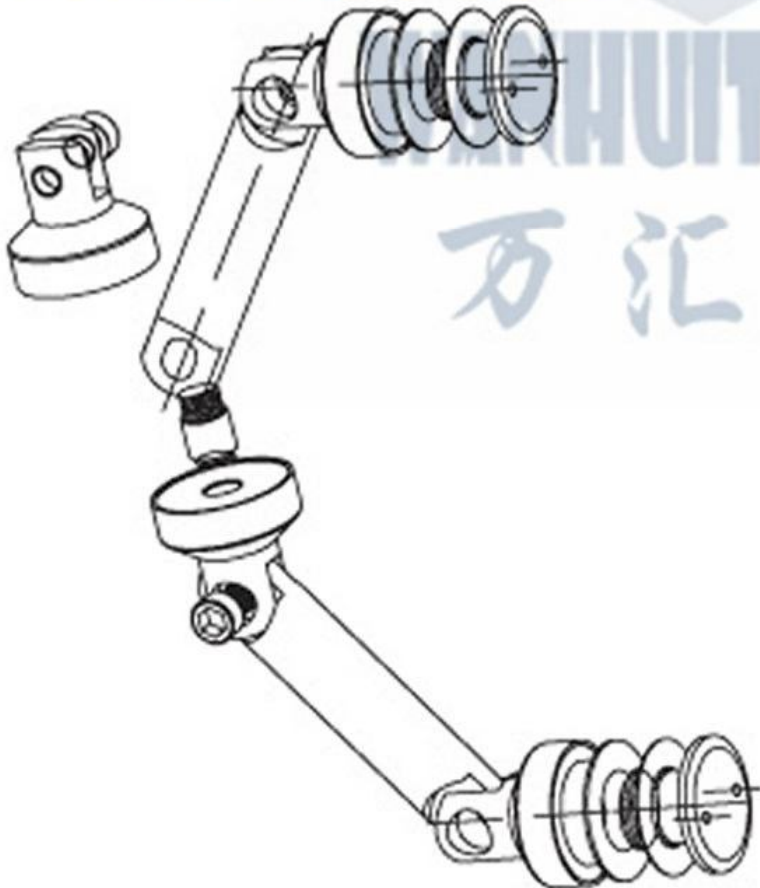

WHTY-GRD-TYPE B Double Head Fixed