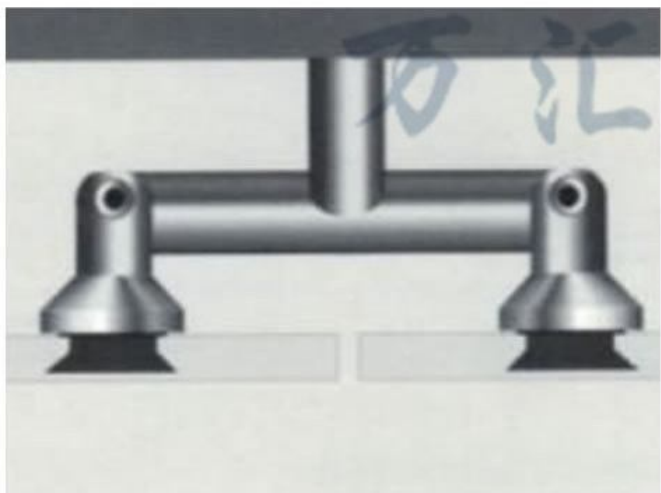

Connection for Glass and glass,
Two head can be adjust degree

不锈钢小双头点状固定连接件
材质: 不锈钢
连接玻璃墙体到玻璃,
2个小头都可调节角度

WHTY-GRD-TYPE D
Small Double Head Fixed

Stainless steel Glass rocking door fittings

Website: www.WanHuiTongYang.cn

180degree Glass to Glass Double Point Fixing Connector
Material: Stainless steel
Connection for Wall to Two pieces glass and glass,
Two head can be adjust degree

不锈钢小双头点状固定连接件
材质: 不锈钢
连接玻璃墙体到两块玻璃,
2个小头都可调节角度

WHTY-GRD-TYPE E
180degree Small Double Head Fixed

Stainless steel Glass rocking door fittings

Website: www.WanHuiTongYang.cn

180degree Glass to Glass Double Point Fixing Connector
Material: Stainless steel
Connection for Wall to Two pieces glass and glass,
Two head can be adjust degree

不锈钢小双头点状固定连接件
材质: 不锈钢
连接玻璃墙体到两块玻璃,
2个小头都可调节角度

WHTY-GRD-TYPE E

180degree Small Double Head Fixed

Stainless steel Glass rocking door fittings

Website: www.WanHuiTongYang.cn

Glass door use bottom pivot and top pivot and Fittings