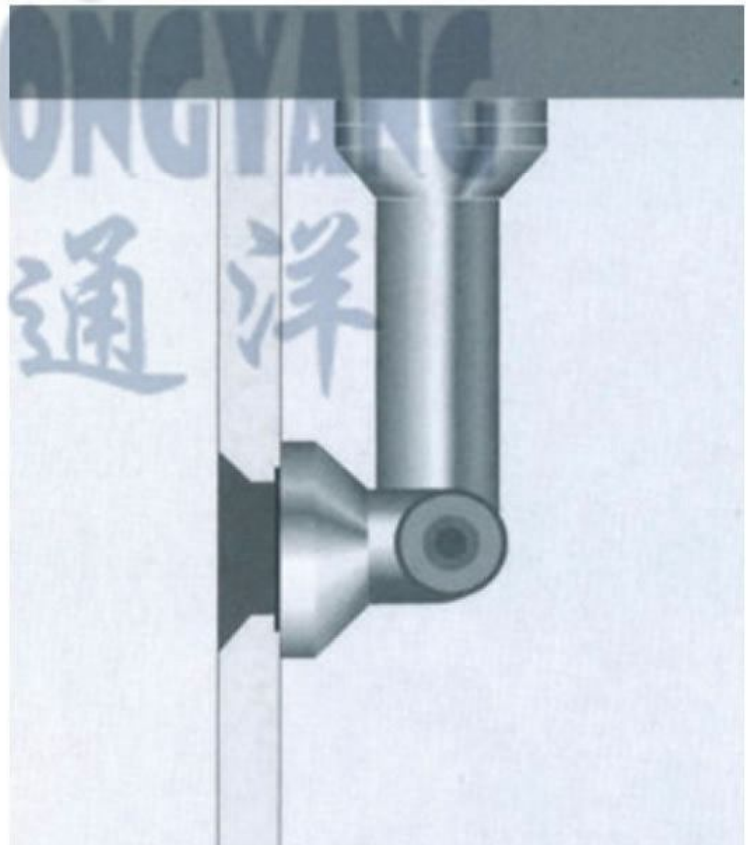

Glass Profiles

Pacth fittings

Balustrade Components

glass mullion drawing components

Shower door hydraulic hinges

Shower door handles

Mirror Bolts/Clamps

Shower-Two head thread screws

Stain Polishing

Stainless steel Glass rocking door fittings

Website: www.WanHuiTongYang.cn

Wall to Glass Point Fixing Connector

Material: Stainless steel

Connection for wall and glass,
the baseplate on the wall are steady and fixed

不锈钢点状固定连接件

材质: 不锈钢

连接墙体到玻璃, 底座是固定在
墙体上的, 非常稳固

WHTY-GRD-TYPE A Wall Double Head Fixed

Stainless steel Glass rocking door fittings

Website: www.WanHuiTongYang.cn

Double head fixed, Glass fin connectors
Stainless steel Material
4 head can be adjusted degree,
suitable for all degree project

180degree Glass to Glass Double Point Fixing Connector
Material: Stainless steel
Connection for Wall to Two pieces glass and glass,
Two head can be adjust degree

不锈钢小双头点状固定连接件
材质: 不锈钢
连接玻璃墙体到两块玻璃,
2个小头都可调节角度