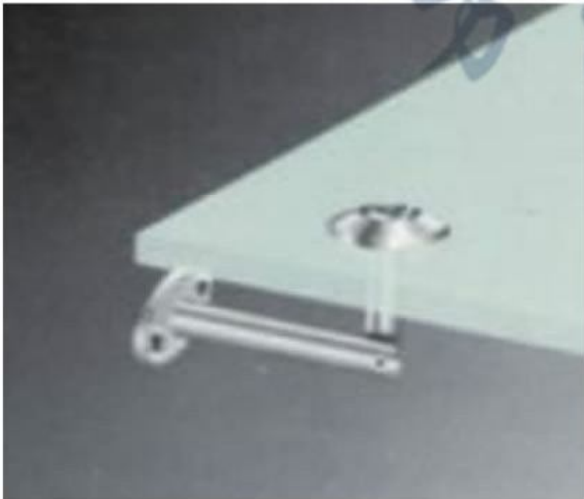

180degree Glass to Glass Double Point Fixing Connector
Material: Stainless steel
Connection for Wall to Two pieces glass and glass,
Two head can be adjust degree

不锈钢小双头点状固定连接件
材质: 不锈钢
连接玻璃墙体到两块玻璃,
2个小头都可调节角度

不锈钢小双头点状固定连接件
材质: 不锈钢
不锈钢玻璃门地轴, 顶轴, 和曲轴

WHTY-GRD-TYPE F G H
Glass door bottom pivot pole
Glass door top pivot pole
Glass door flat floor spring
Glass door curved top shafts

Stainless steel Glass rocking door fittings

Website: www.WanHuiTongYang.cn

Wall to Glass Fittings

墙体到玻璃连接件

材质: 不锈钢

适用玻璃雨棚, 淋浴房等

WHTY-GRD-TYPE I Wall to Glass Fittings

Stainless steel Glass rocking door fittings

Website: www.WanHuiTongYang.cn

Cable rod to Glass Fittings

拉杆到玻璃连接件

材质: 不锈钢

适用玻璃雨棚, 淋浴房等

WHTY-GRD-TYPE J

Cable rod to Glass Fittings

Stainless steel Glass rocking door fittings

Website: www.WanHuiTongYang.cn