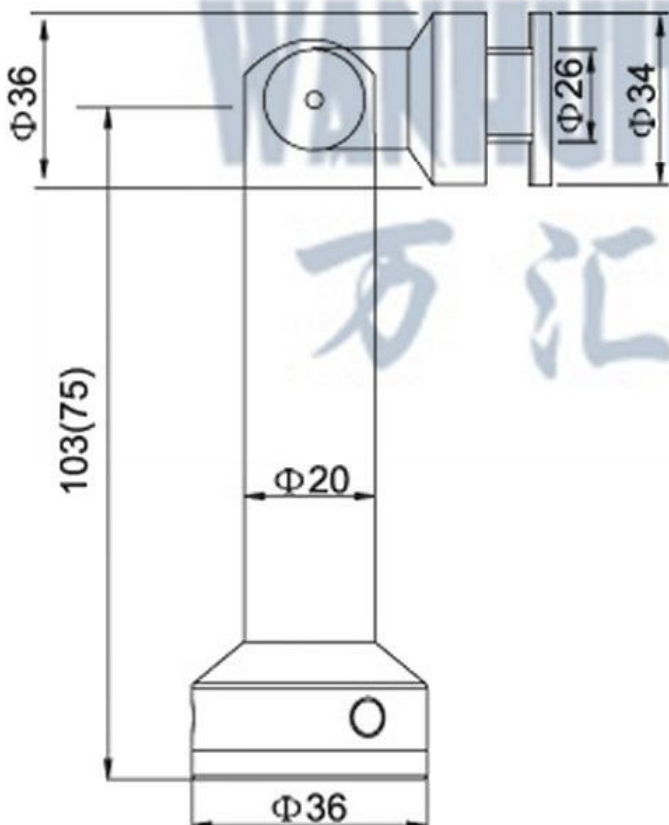

Glass Profiles

Pacth fittings

Balustrade Components

glass mullion drawing components

Shower door hydraulic hinges

Shower door handles

Mirror Bolts/Clamps

Shower-Two head thread screws

Stain Polishing

Stainless steel Glass rocking door fittings

Website: www.WanHuiTongYang.cn

Wall to Glass Point Fixing Connector

Material: Stainless steel

Connection for wall and glass,
the baseplate on the wall are steady and fixed

不锈钢点状固定连接件

材质: 不锈钢

连接墙体到玻璃, 底座是固定在
墙体上的, 非常稳固

WHTY-GRD-TYPE A Wall Double Head Fixed

Stainless steel Glass rocking door fittings

Website: www.WanHuiTongYang.cn

Double head fixed, Glass fin connectors
Stainless steel Material
4 head can be adjusted degree,
suitable for all degree project

180degree Glass to Glass Double Point Fixing Connector
Material: Stainless steel
Connection for Wall to Two pieces glass and glass,
Two head can be adjust degree

不锈钢小双头点状固定连接件
材质: 不锈钢
连接玻璃墙体到两块玻璃,
2个小头都可调节角度