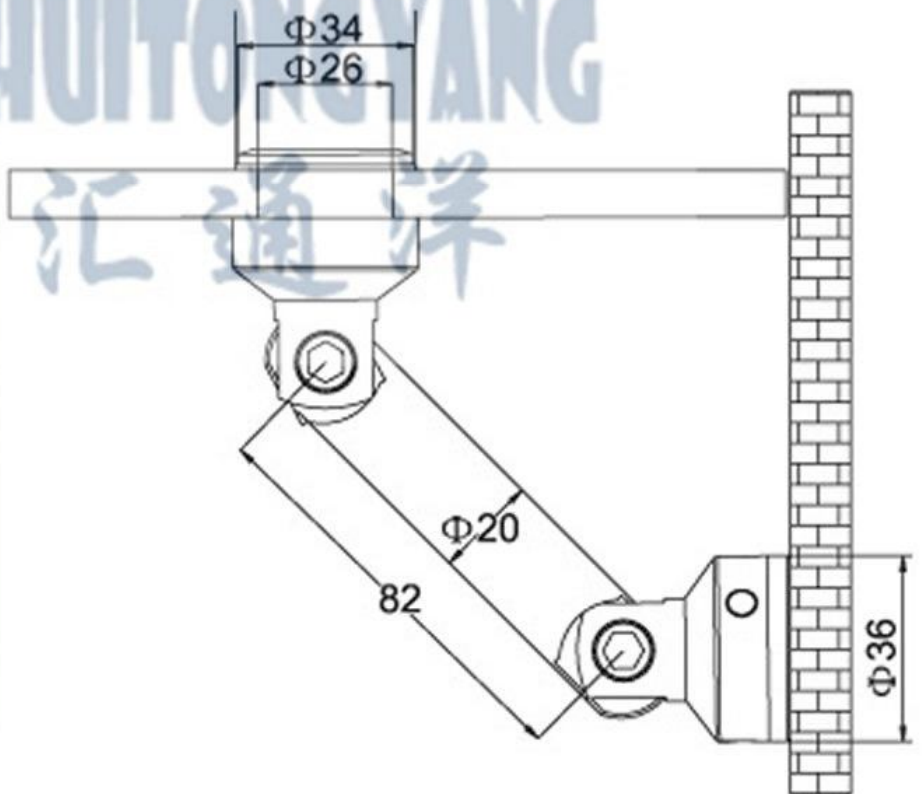

不锈钢点状固定连接件

材质: 不锈钢

连接墙体到玻璃, 底座是固定在
墙体上的, 非常稳固

WHTY-GRD-TYPE A Wall Double Head Fixed

Stainless steel Glass rocking door fittings

Website: www.WanHuiTongYang.cn

Double head fixed, Glass fin connectors
Stainless steel Material
4 head can be adjusted degree,
suitable for all degree project

不锈钢材质
玻璃与玻璃之间连接件
玻璃与墙体再与玻璃之间的连接件

WHTY-GRD-TYPE B Double Head Fixed

Stainless steel Glass rocking door fittings

Website: www.WanHuiTongYang.cn

Glass to Glass Double Point Fixing Connector

Material: Stainless steel

Connection for Glass and glass,
Two head can be adjust degree

不锈钢小双头点状固定连接件
材质: 不锈钢
连接玻璃墙体到玻璃,
2个小头都可调节角度

WHTY-GRD-TYPE D
Small Double Head Fixed

Stainless steel Glass rocking door fittings

Website: www.WanHuiTongYang.cn

180degree Glass to Glass Double Point Fixing Connector
Material: Stainless steel
Connection for Wall to Two pieces glass and glass,
Two head can be adjust degree

不锈钢小双头点状固定连接件
材质: 不锈钢
连接玻璃墙体到两块玻璃,
2个小头都可调节角度